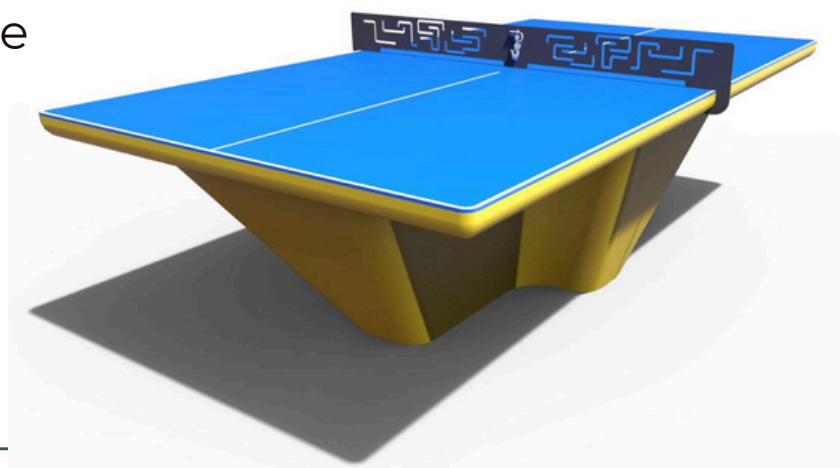

## Table Tennis Table

**23 13 01**

## Dimensions

Length: 2740mm  
Width/Depth: 1525mm  
Height: 760mm

## Materials

Steel: Acid-resistant steel 304 ground

Acid-resistant steel 316

Hot-dip galvanised and powder-coated steel

(Qualisteelcoat certificate) according to the RAL palette  
Corten steel (the material may stain the paved/concrete  
substrate in the first 2 years of operation)