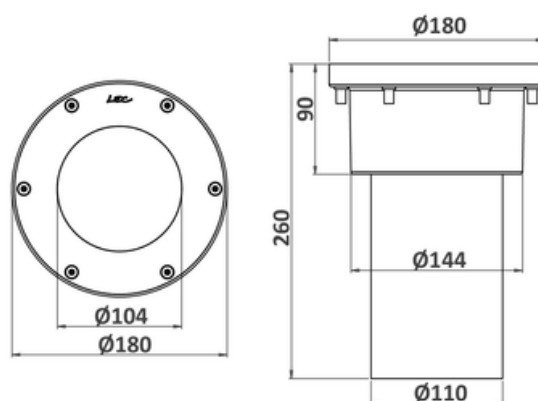

5716 ALLEVARD

«Medium» version in the orientable recessed round lights range.

Spotlight swivels 360° in its recess to direct the beam in the right direction with no installation constraints.

LED plate is tiltable (+/25°) by external adjustment without opening the fitting or compromising its water resistant.

APPLICATIONS:

- Low facade lighting (5m)
- Highlight architectural features, street furniture, small trees...

CARACTERISTICS

- Anodised aluminium body
- Vandalproof organic glass window
- 316L Stainless steel screws
- Flush-recessed
- 2 possible recess dimensions
- Withstands occasional traffic from all kinds of vehicles
- RGBW options available

Number of LEDs	6, 7
Type of LEDs	Power LEDs. Contact us for hot countries.

Select your specific requirements with our product configurator, by filtering technical criteria at the following link:

<http://www.lec-lyon.com/5716-allevard-r97>

APPLICATION

Outdoor lighting

Standard flux : **1561 lm**

This value is gained from the optimum output of the LED number, inclusive of optic, for a cool white LED (6000K)

MOUNTING TYPE

- Ground flush recessed fittings
- Ground recessed fittings

CARACTERISTICS

- Weight : **2300 g**

Options of luminous effects

- RGBW option
- Adjustable on 2 axis
- Rotating beam
- Beam with various openings
- Transparent flat window
- Colour control system (optional)

Power supply - Control

- Cable length: **1 m**

Material

- Anodised glazed aluminium
- 316L Stainless steel
- Vandalism-proof, scratch-proof, UV-proof, polycarbonate window, M2

Mechanical strength - Waterproofness

- Withstands random all vehicles traffic
- **IK10 60J** Resists impacts up to 60 joules (IK10)
- **IP68** Tight for extended immersion
- Adjustable orientation without dismantling