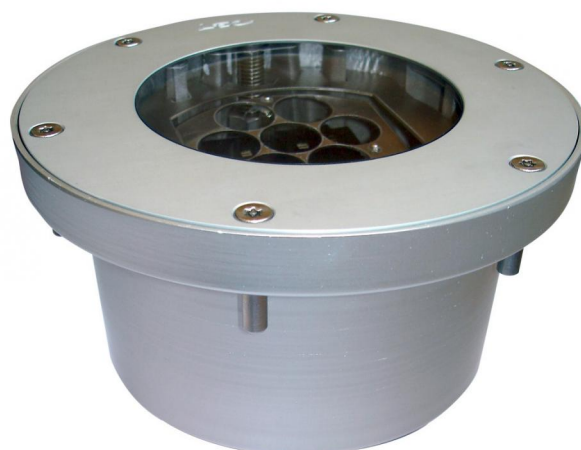

5716 ALLEVARD

«Medium» version in the orientable recessed round lights range.

Spotlight swivels 360° in its recess to direct the beam in the right direction with no installation constraints.

LED plate is tiltable (+/25°) by external adjustment without opening the fitting or compromising its water resistant.

APPLICATIONS:

- Low facade lighting (5m)
- Highlight architectural features, street furniture, small trees...

CARACTERISTICS

- Anodised aluminium body
- Vandalproof organic glass window
- 316L Stainless steel screws
- Flush-recessed
- 2 possible recess dimensions
- Withstands occasional traffic from all kinds of vehicles
- RGBW options available

APPLICATION

Outdoor lighting

Standard flux : **1561 lm**

This value is gained from the optimum output of the LED number, inclusive of optic, for a cool white LED (6000K)

MOUNTING TYPE

-  Ground flush recessed fittings
-  Ground recessed fittings

CARACTERISTICS

-  Weight : **2300 g**

Options of luminous effects

-  RGBW option
-  Adjustable on 2 axis
-  Rotating beam
-  Beam with various openings
-  Transparent flat window
-  Colour control system (optional)